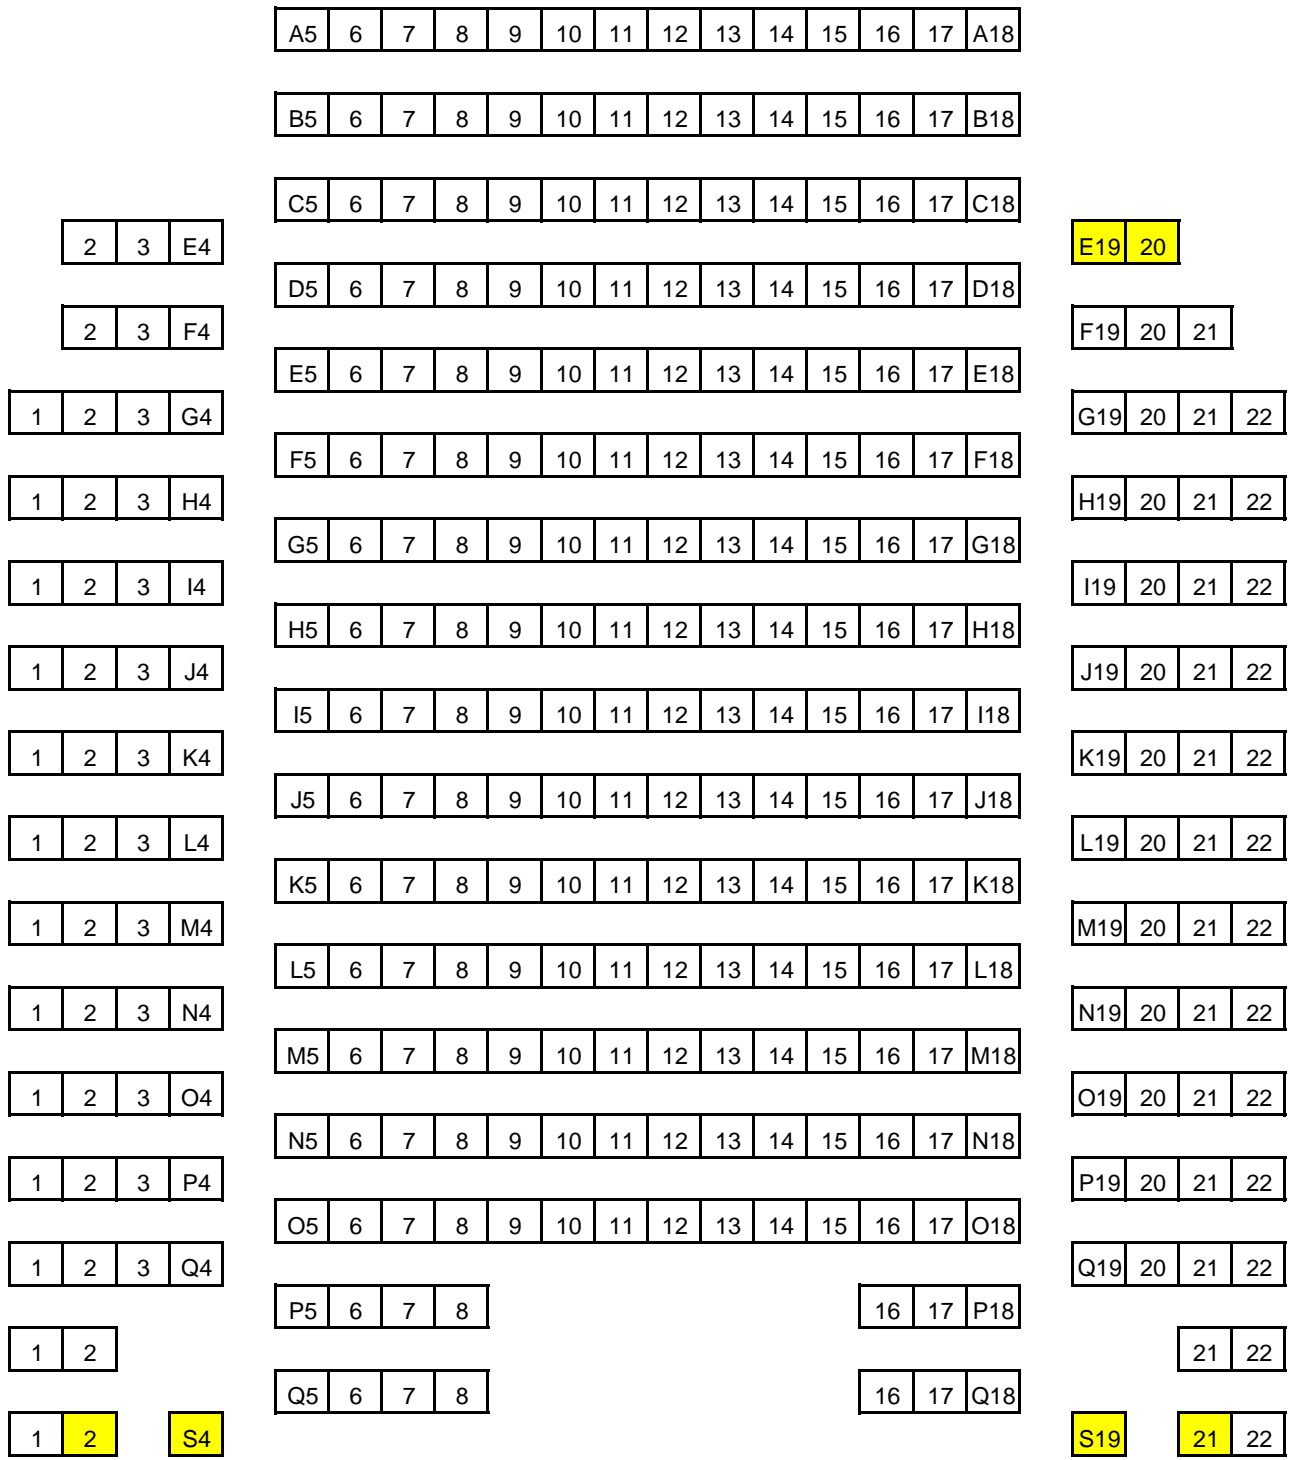

# PLOWRIGHT THEATRE

## STAGE

Highlighted seats available for wheelchair spaces.

ENTRANCE